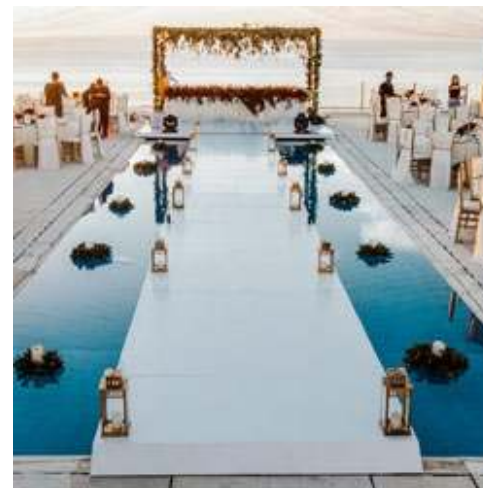

Malamine Floating Stage
Code : WMFS01
Length: 100cm
Width: 100cm
Price: 350k per meter